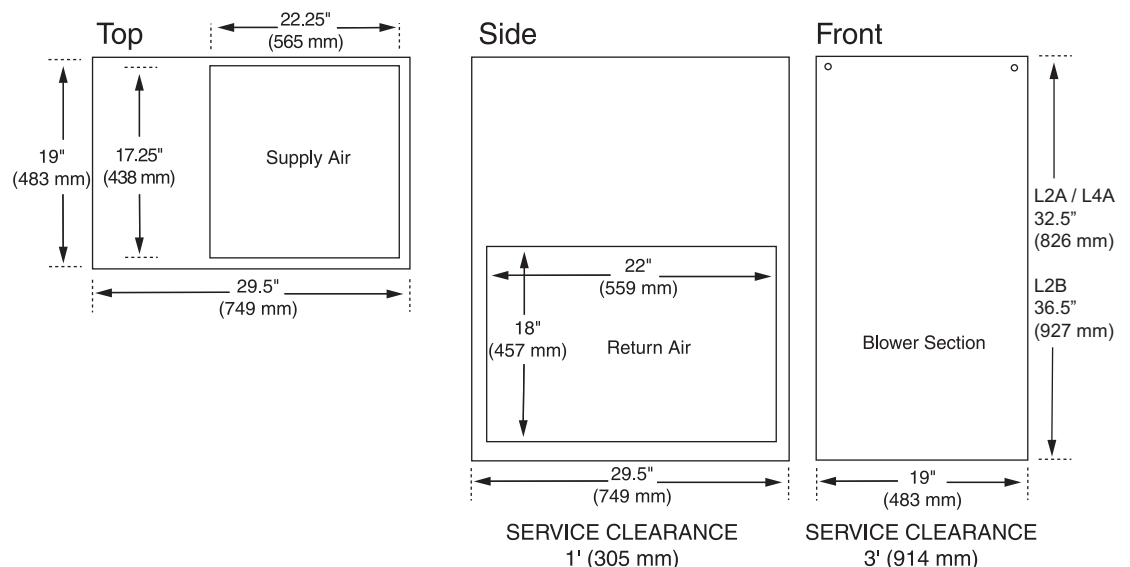

Setting a new standard
for energy efficient, clean air homes

Visit us at www.lifebreath.com

Model Specifications

	AH-U-S4A-24-P16	AH-U-S2A-30-P16	AH-U-L2A-36-P16	AH-U-L4A-36-P16	AH-U-L2B-48-P16
Voltage	120 VAC 60 Hz	120 VAC 60 Hz	120 VAC 60 Hz	120 VAC 60 Hz	120 VAC 60 Hz
Hp	1/3	1/3	1/2	1/2	1/2
Amps (Total)	8	8	10.6	10.6	12.2
Water Connections	1/2" (13 mm) Copper Soldered Connection	1/2" (13 mm) Copper Soldered Connection	1/2" (13 mm) Copper Soldered Connection	3/4" (19 mm) Copper Soldered Connection	1/2" (13 mm) Copper Soldered Connection
Airflow (High)					
.25 in. wg	1030 CFM	1280 CFM	1402 CFM	1350 CFM	1967 CFM
.5 in. wg	890 CFM	1075 CFM	1220 CFM	1180 CFM	1639 CFM
Net Weight	111 lbs. (50.3 Kg)	111 lbs. (50.3 Kg)	121 lbs. (54.9 Kg)	121 lbs. (54.9 Kg)	135 lbs. (61.2 Kg)
Shipping Weight	130 lbs. (59.0 Kg)	130 lbs. (59.0 Kg)	140 lbs. (63.5 Kg)	140 lbs. (63.5 Kg)	155 lbs. (70.3 Kg)

Models:

AH-U-S4A-24-P16
AH-U-S2A-30-P16

Models:

AH-U-L2A-36-P16
AH-U-L4A-36-P16
AH-U-L2B-48-P16

Note:

All units have upflow configuration
5 year replacement parts warranty

Manufacturer reserves the right to change specifications without notice.