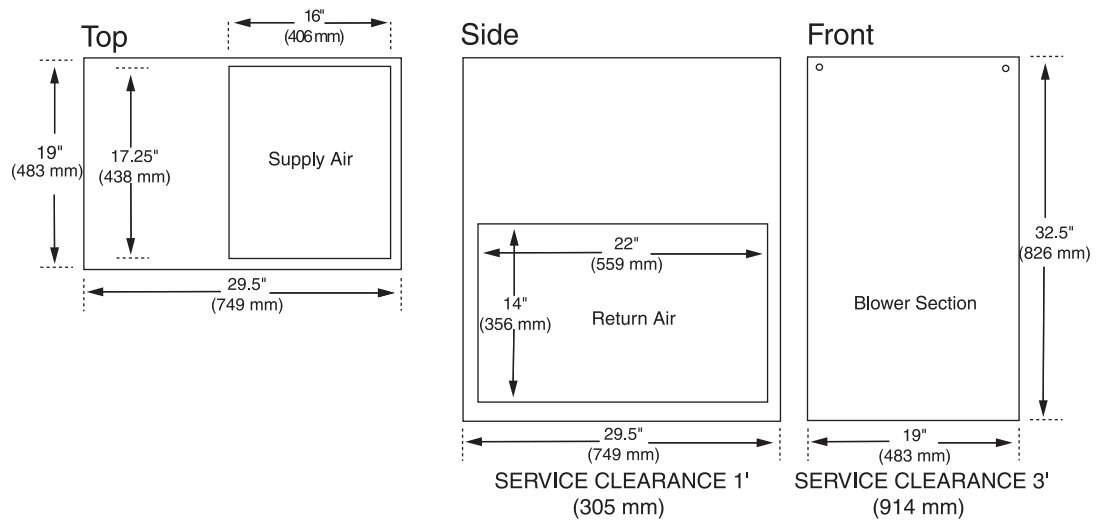

Model Specifications

	AH-U-S4A-24-P16	AH-U-S2A-30-P16	AH-U-L2A-36-P16	AH-U-L4A-36-P16	AH-U-L2B-48-P16
Voltage	120 VAC 60 Hz	120 VAC 60 Hz	120 VAC 60 Hz	120 VAC 60 Hz	120 VAC 60 Hz
Hp	1/3	1/3	1/2	1/2	1/2
Amps (Total)	8	8	10.6	10.6	12.2
Water Connections	1/2" (13 mm) Copper Soldered Connection	1/2" (13 mm) Copper Soldered Connection	1/2" (13 mm) Copper Soldered Connection	3/4" (19 mm) Copper Soldered Connection	1/2" (13 mm) Copper Soldered Connection
Airflow (High)					
.25 in. wg	1030 CFM	1280 CFM	1402 CFM	1350 CFM	1967 CFM
.5 in. wg	890 CFM	1075 CFM	1220 CFM	1180 CFM	1639 CFM
Net Weight	111 lbs. (50.3 Kg)	111 lbs. (50.3 Kg)	121 lbs. (54.9 Kg)	121 lbs. (54.9 Kg)	135 lbs. (61.2 Kg)
Shipping Weight	130 lbs. (59.0 Kg)	130 lbs. (59.0 Kg)	140 lbs. (63.5 Kg)	140 lbs. (63.5 Kg)	155 lbs. (70.3 Kg)

Models:

AH-U-S4A-24-P16
AH-U-S2A-30-P16